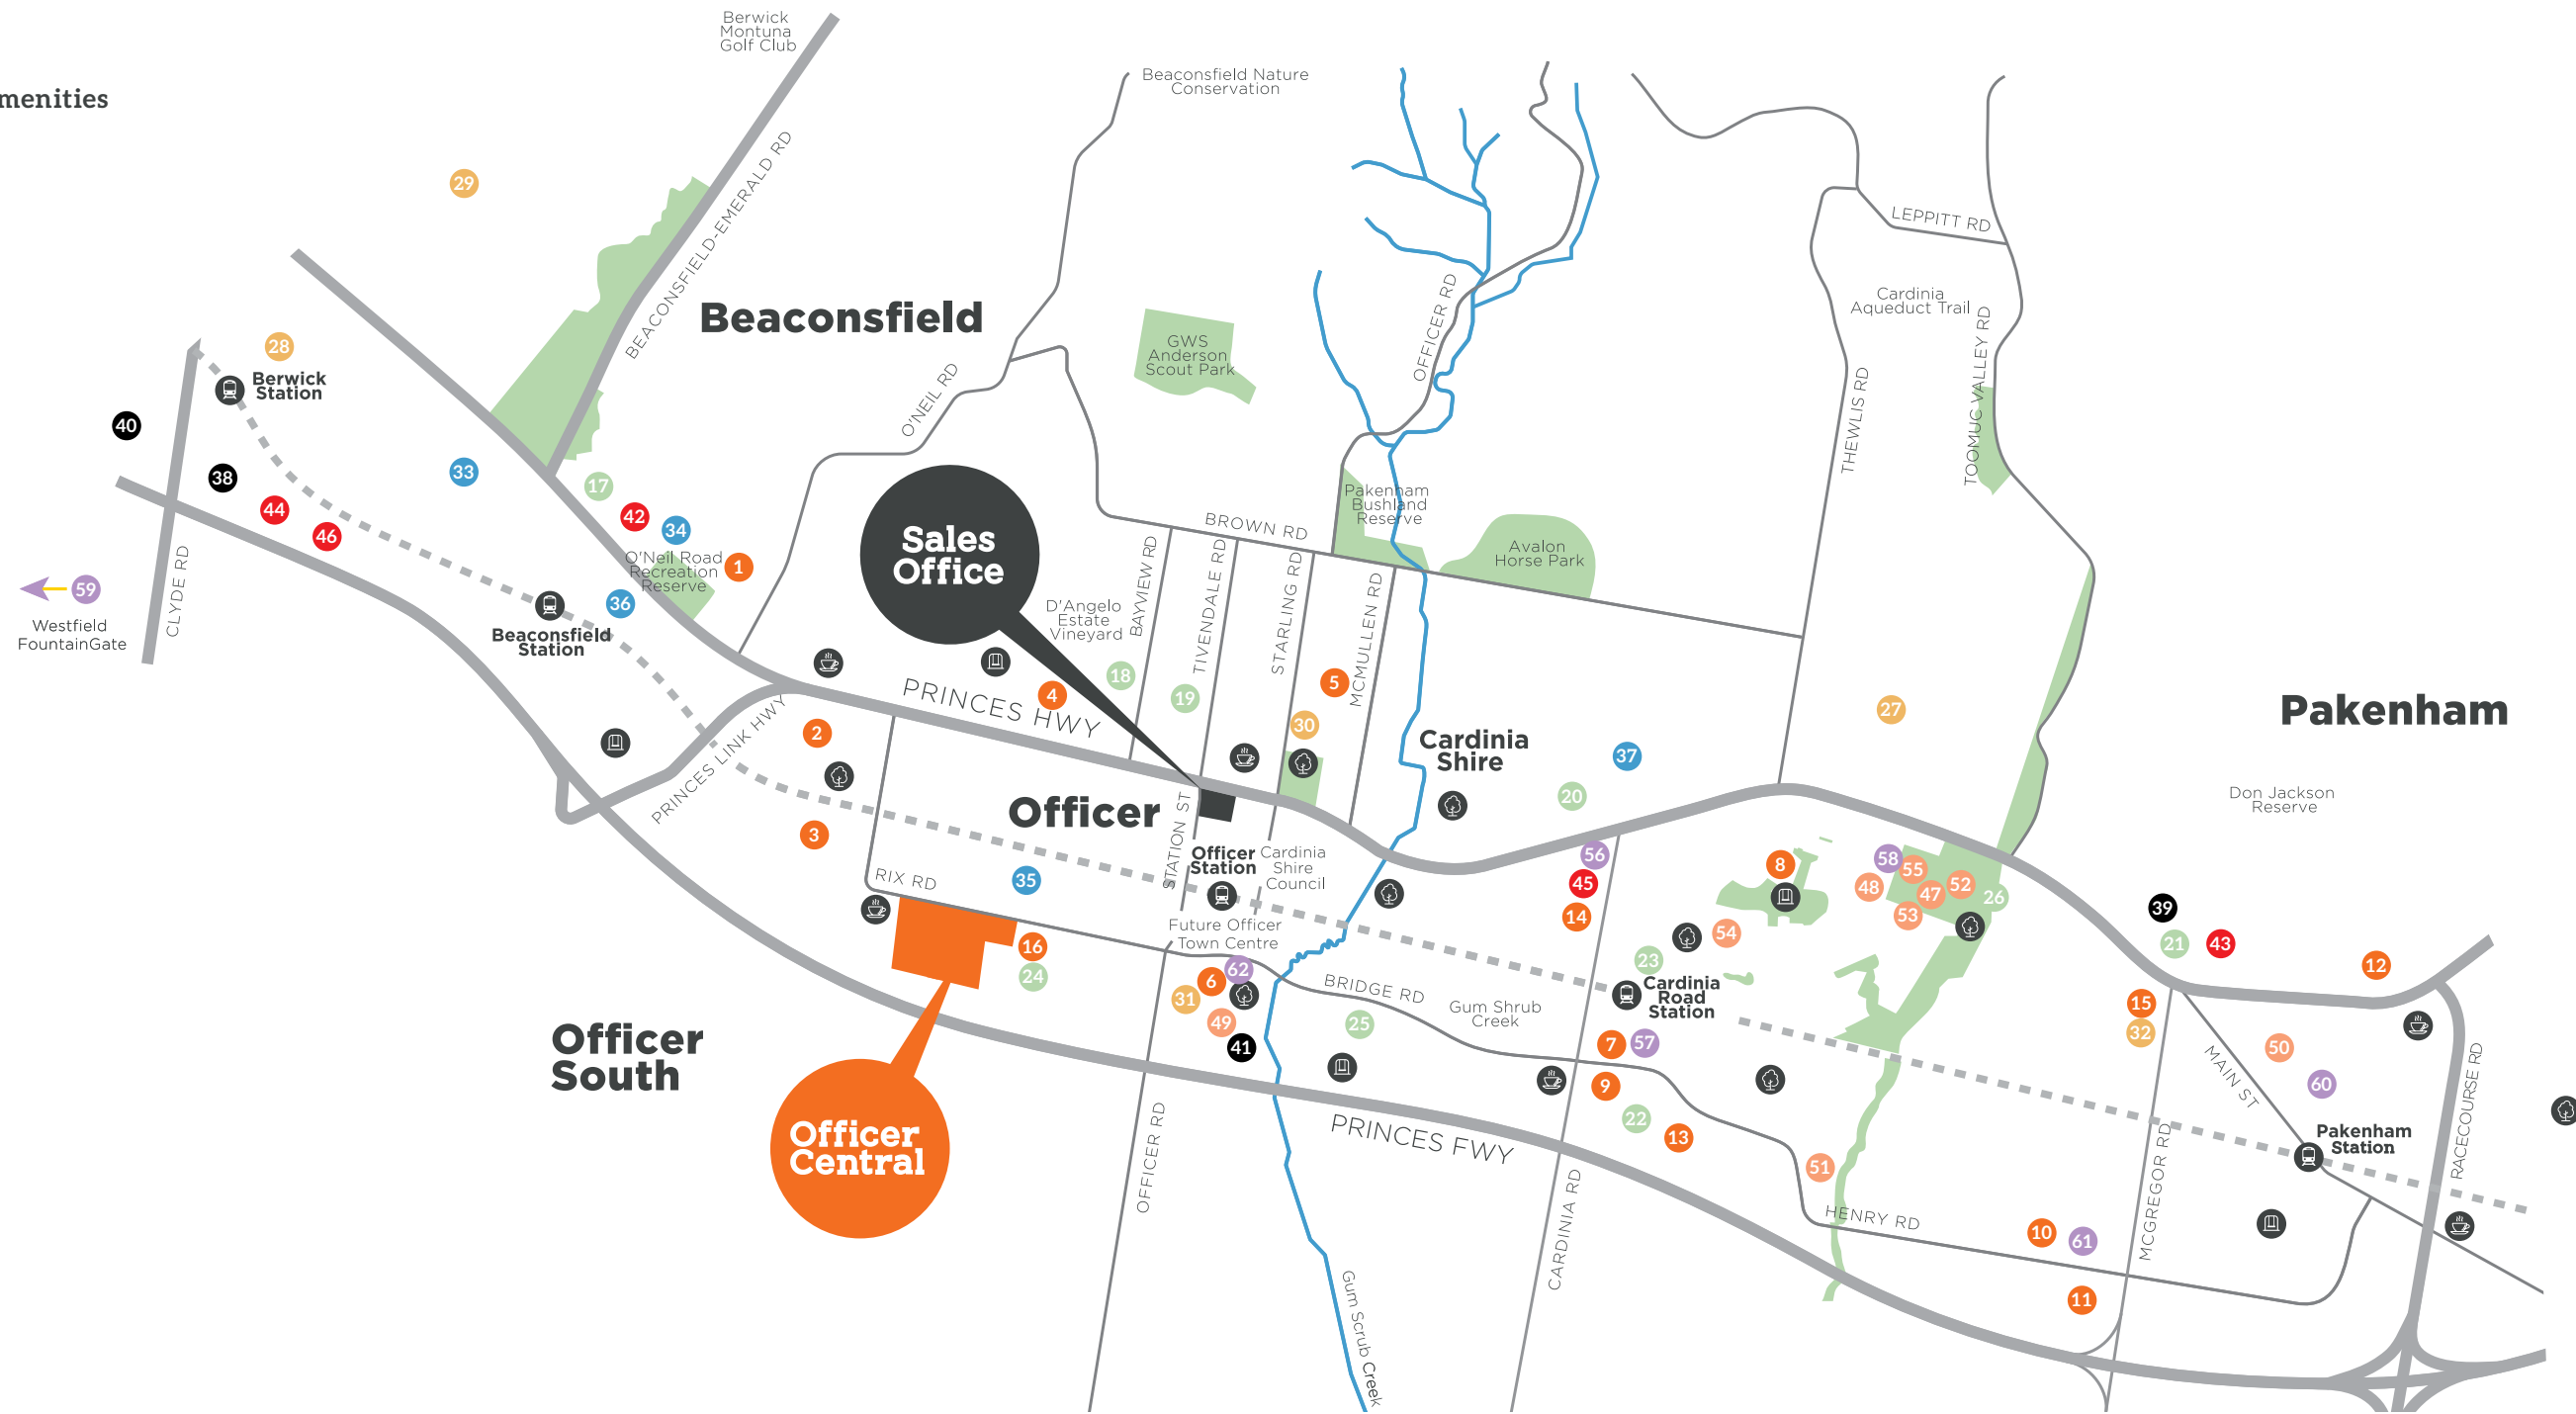

## Amenities

### CHILD CARE & KINDERGARTEN

1. Beaconsfield Kindergarten
2. Beaconsfield Childrens Hub
3. Birches Early Learning Centre
4. Montessori Beginners
5. Heritage College and Early Learning
6. One Early Education Group
7. Creative Garden Early Learning Pakenham
8. Lakeside Childrens Centre
9. Henry Family Childrens Centre
10. Pakenham Springs Childrens Centre
11. Hippy Hop Childcare and Kindergarten
12. Time 4 Tots Early Learning Centre
13. Pakenham YMCA Early Learning Centre
14. Arena Child and Family Centre
15. Andrews Community Kindergarten
16. Konewark Integrated Children's Centre

## Medical

42. Beaconsfield General Practice Medical Centre
43. Cardinia Medical Centre
44. Casey Hospital
45. Officer Medical Centre
46. St. John of God Berwick Hospital

## Retail

56. Arena Shopping Centre
57. Lakeside Square Shopping Centre
58. Village Lakeside Shopping Centre
59. Westfield Fountain Gate
60. Pakenham Central Marketplace
61. Heritage Shopping Centre
62. One Centre Square